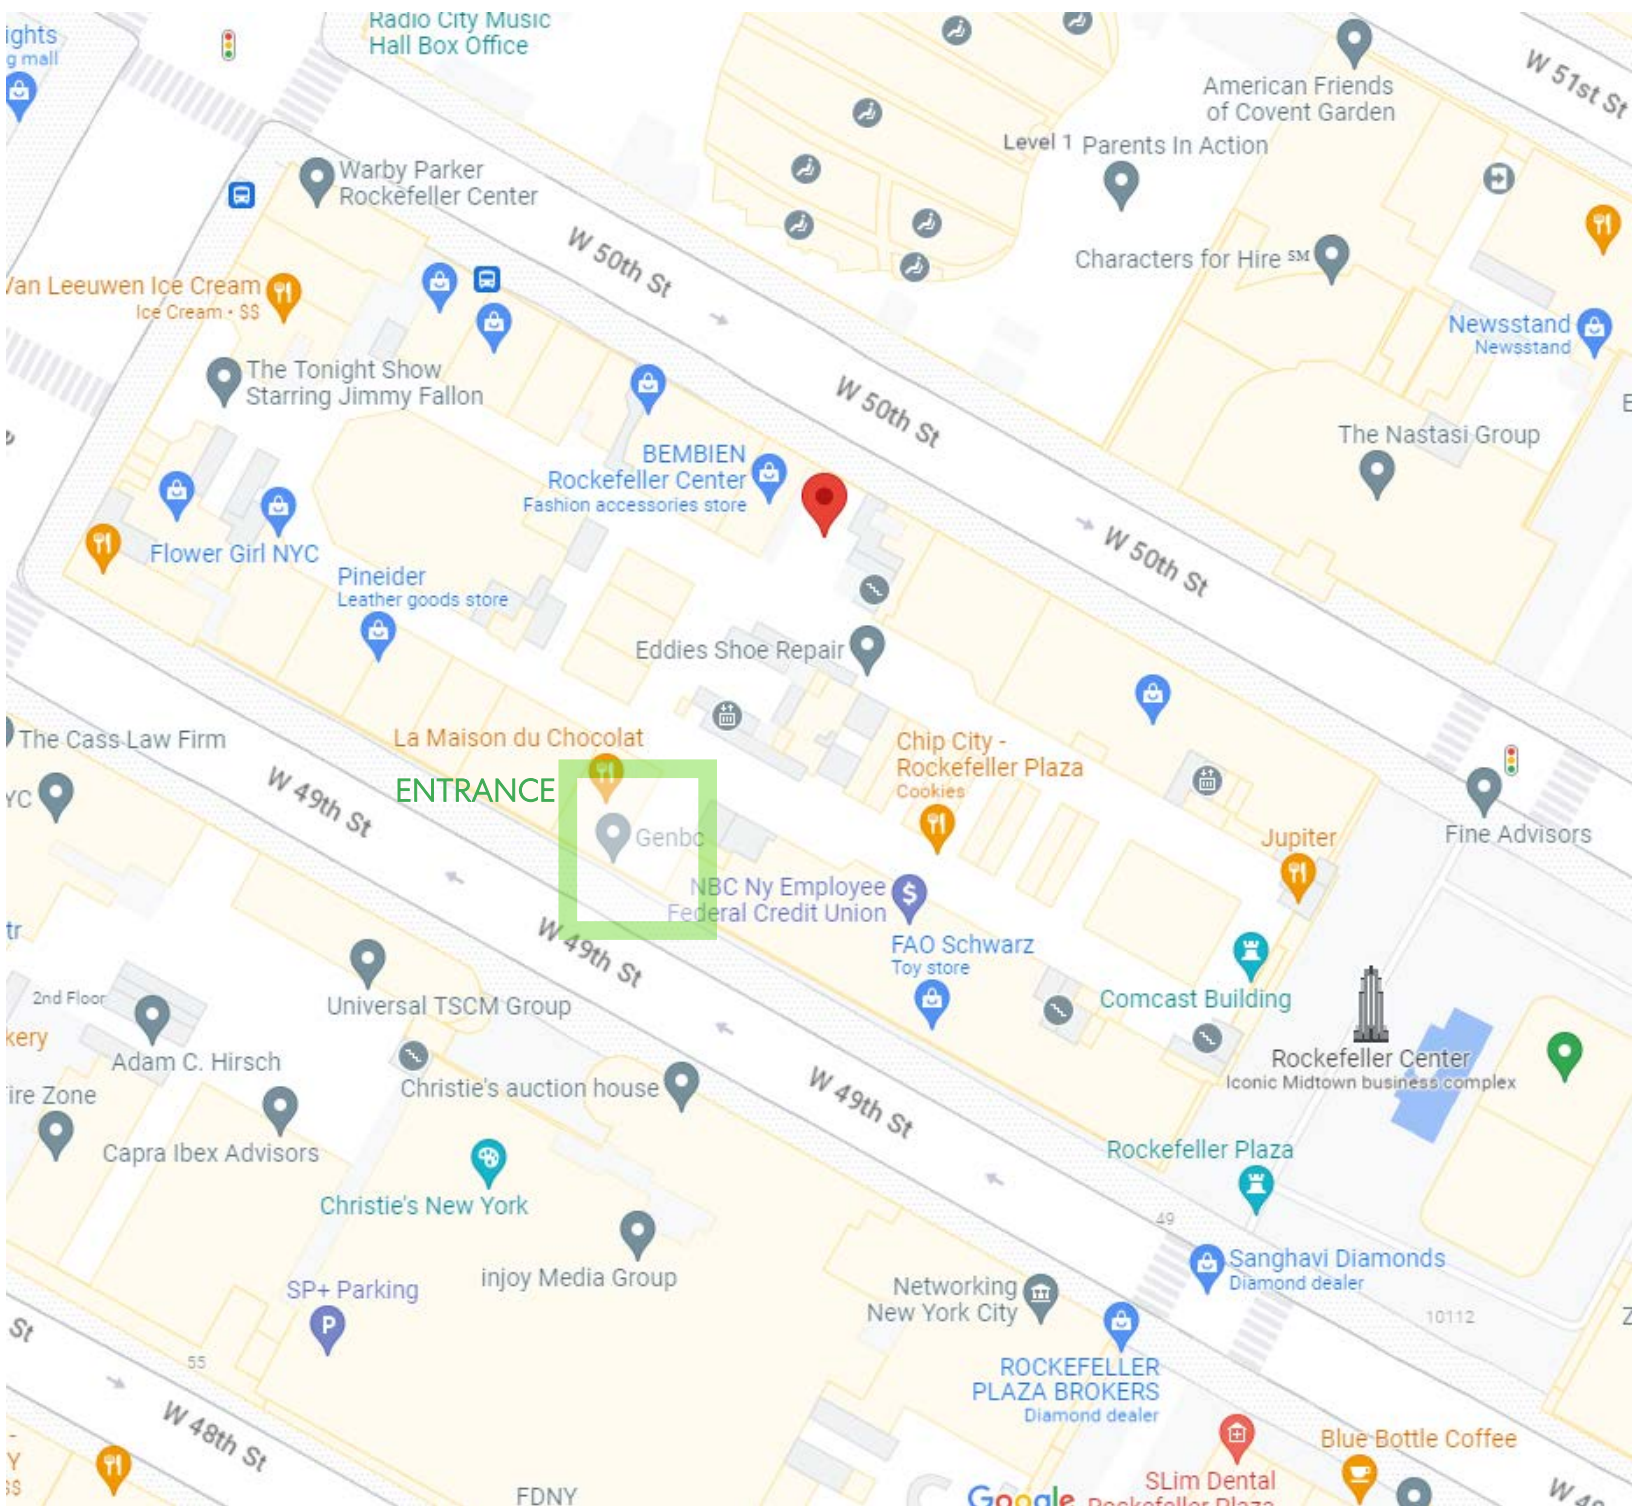

Rainbow Room

30 Rockefeller Plaza 65th Floor, New York, NY 10112

Rainbow Room is located on the 65th floor of 30 Rock and is accessed through the entrance at 49 West 49th Street under the Rainbow Room Marquee. Follow the red carpet across the corridor to the escalator and take it up to the Mezzanine level, where hosts and coat check attendants will direct you further.